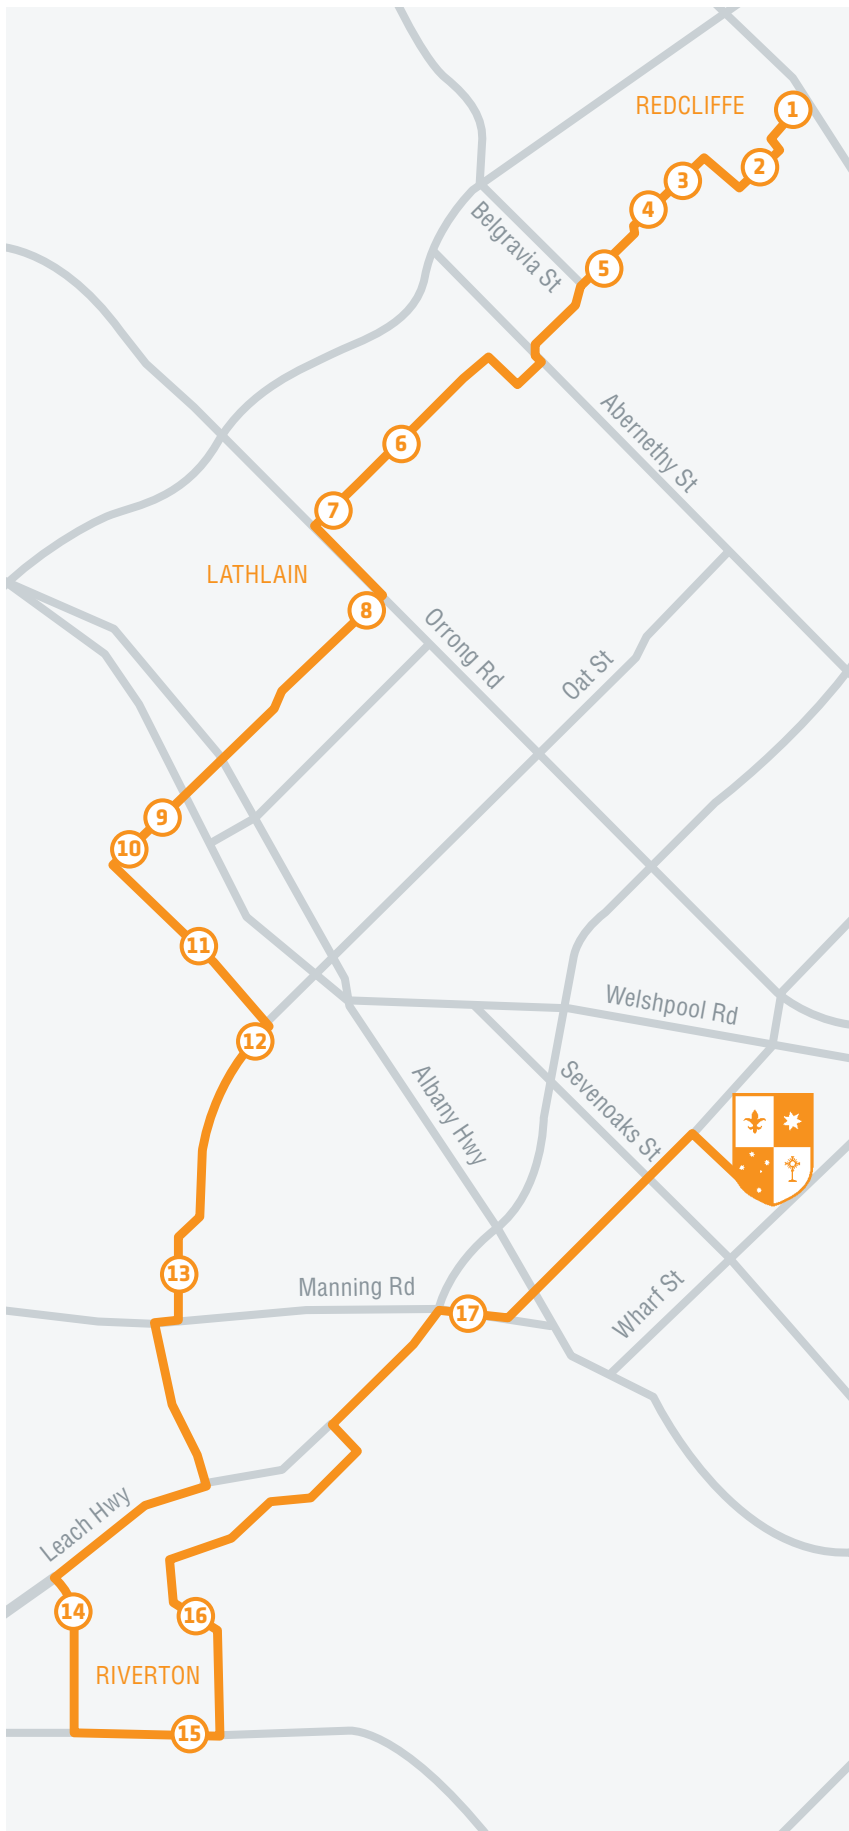

St Norbert
College

REDCLIFFE / RIVERTON BUS SERVICE

		AM	PM
Departs St Norbert College			3.30
1	Morrison St <i>Before Treffone St</i>	7:30	4.25
2	Johnson St <i>Before Kinghorn Pl</i>	7:31	4.24
3	Durban St <i>Outside No. 76</i>	7:33	4.22
4	Durban St <i>Outside No. 45</i>	7:34	4.21
5	Frederick Street <i>Before Oriana St</i>	7:35	4.20
6	Francisco St <i>After St Kilda Rd</i>	7:40	4.15
7	Francisco St <i>After Surey Rd</i>	7:41	4.14
8	Roberts Rd <i>Before Marchamley St</i>	7.48	4.07
9	Kent St <i>At John Macmillan Park</i>	7:50	4.05
10	Kent St <i>Before Berwick St</i>	7:53	4.02
11	Berwick St <i>After Westminster St</i>	7.55	4.00
12	Hill View Tcc <i>After Berwick St</i>	7:57	3.57
13	Lawson St <i>After Beveridge St</i>	8.00	3.54
14	Vahland Ave <i>After Tribute St East</i>	8:08	3.46
15	High Rd <i>Before Riley Rd</i>	8:11	3.49
16	Riverton Dr East <i>After Midway St</i>	8:13	3.47
17	Manning Road <i>After Leach Hwy</i>	8:20	3.40
Arrives St Norbert College			8.27

COST

A book of tickets costs \$25 and contains 20 tickets (one ticket = one ride). Students travelling to and from school in one day will require two bus tickets. Tickets are available at Student Services.

BUS STOPS

The bus driver will only stop at the bus stops detailed on the route maps.

TIMES

The bus route times indicated are approximate times that the bus will be at a particular stop on the route.