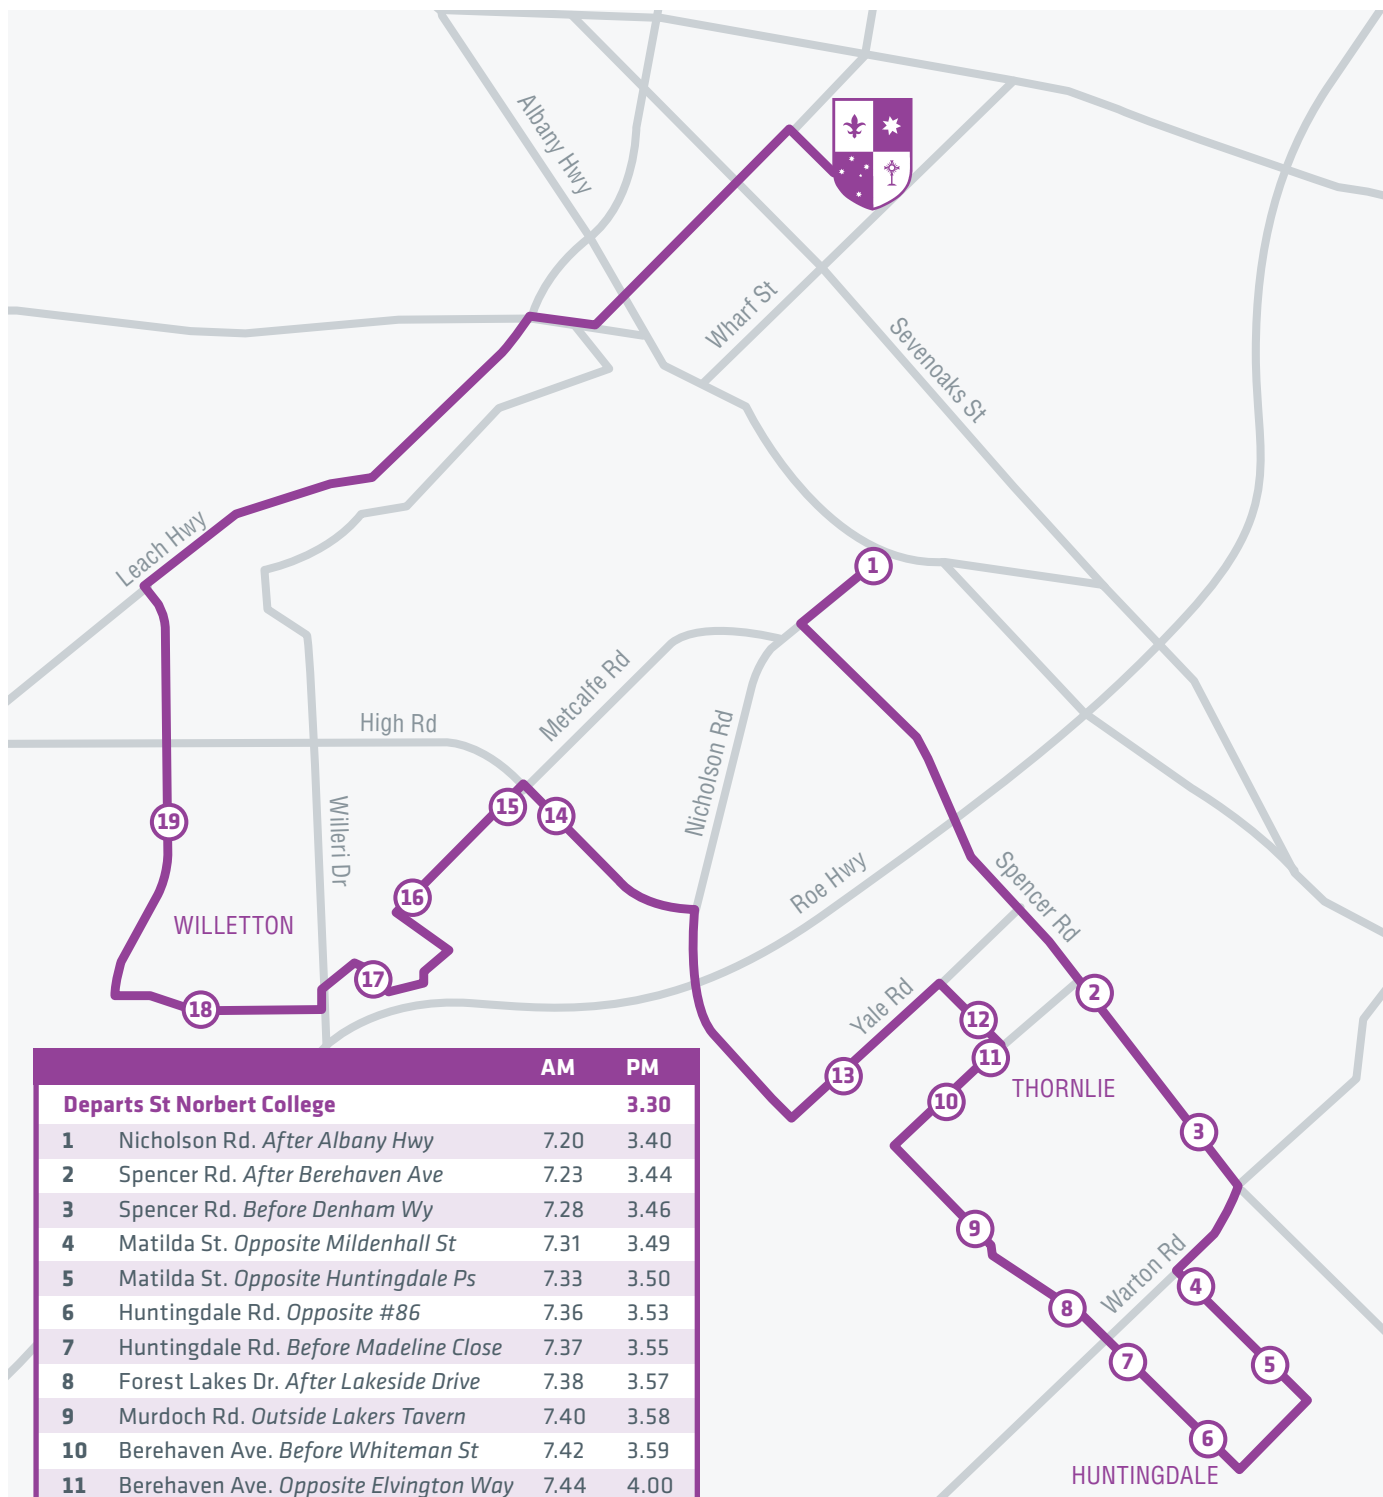

# PARKWOOD BUS SERVICE

	AM	PM
<b>Departs St Norbert College</b>		<b>3.30</b>
<b>1</b> Nicholson Rd. After Albany Hwy	7.20	3.40
<b>2</b> Spencer Rd. After Berehaven Ave	7.23	3.44
<b>3</b> Spencer Rd. Before Denham Wy	7.28	3.46
<b>4</b> Matilda St. Opposite Mildenhall St	7.31	3.49
<b>5</b> Matilda St. Opposite Huntingdale Ps	7.33	3.50
<b>6</b> Huntingdale Rd. Opposite #86	7.36	3.53
<b>7</b> Huntingdale Rd. Before Madeline Close	7.37	3.55
<b>8</b> Forest Lakes Dr. After Lakeside Drive	7.38	3.57
<b>9</b> Murdoch Rd. Outside Lakers Tavern	7.40	3.58
<b>10</b> Berehaven Ave. Before Whiteman St	7.42	3.59
<b>11</b> Berehaven Ave. Opposite Elvington Way	7.44	4.00
<b>12</b> Storey Rd. Before Yale Rd	7.47	4.03
<b>13</b> Yale Rd. After Joonleen Way	7.51	4.06
<b>14</b> High Rd. Outside #485	7.53	4.07
<b>15</b> Metcalfe Rd. Outside #465	7.54	4.08
<b>16</b> Metcalfe Rd. Outside #377	7.56	4.10
<b>17</b> Vellgrove Ave. Before Plevna Ct	7.59	4.11
<b>18</b> Collins Rd. Before Bicheno Way	8.01	4.13
<b>19</b> Vahland Ave. Outside Orana CPS	8.04	4.16
<b>Arrives St Norbert College</b>	<b>8.20</b>	

### COST

A book of tickets costs \$25 and contains 20 tickets (one ticket = one ride). Students travelling to and from school in one day will require two bus tickets. Tickets are available at Student Services.

### BUS STOPS

The bus driver will only stop at the bus stops detailed on the route maps.

### TIMES

The bus route times indicated are approximate times that the bus will be at a particular stop on the route.