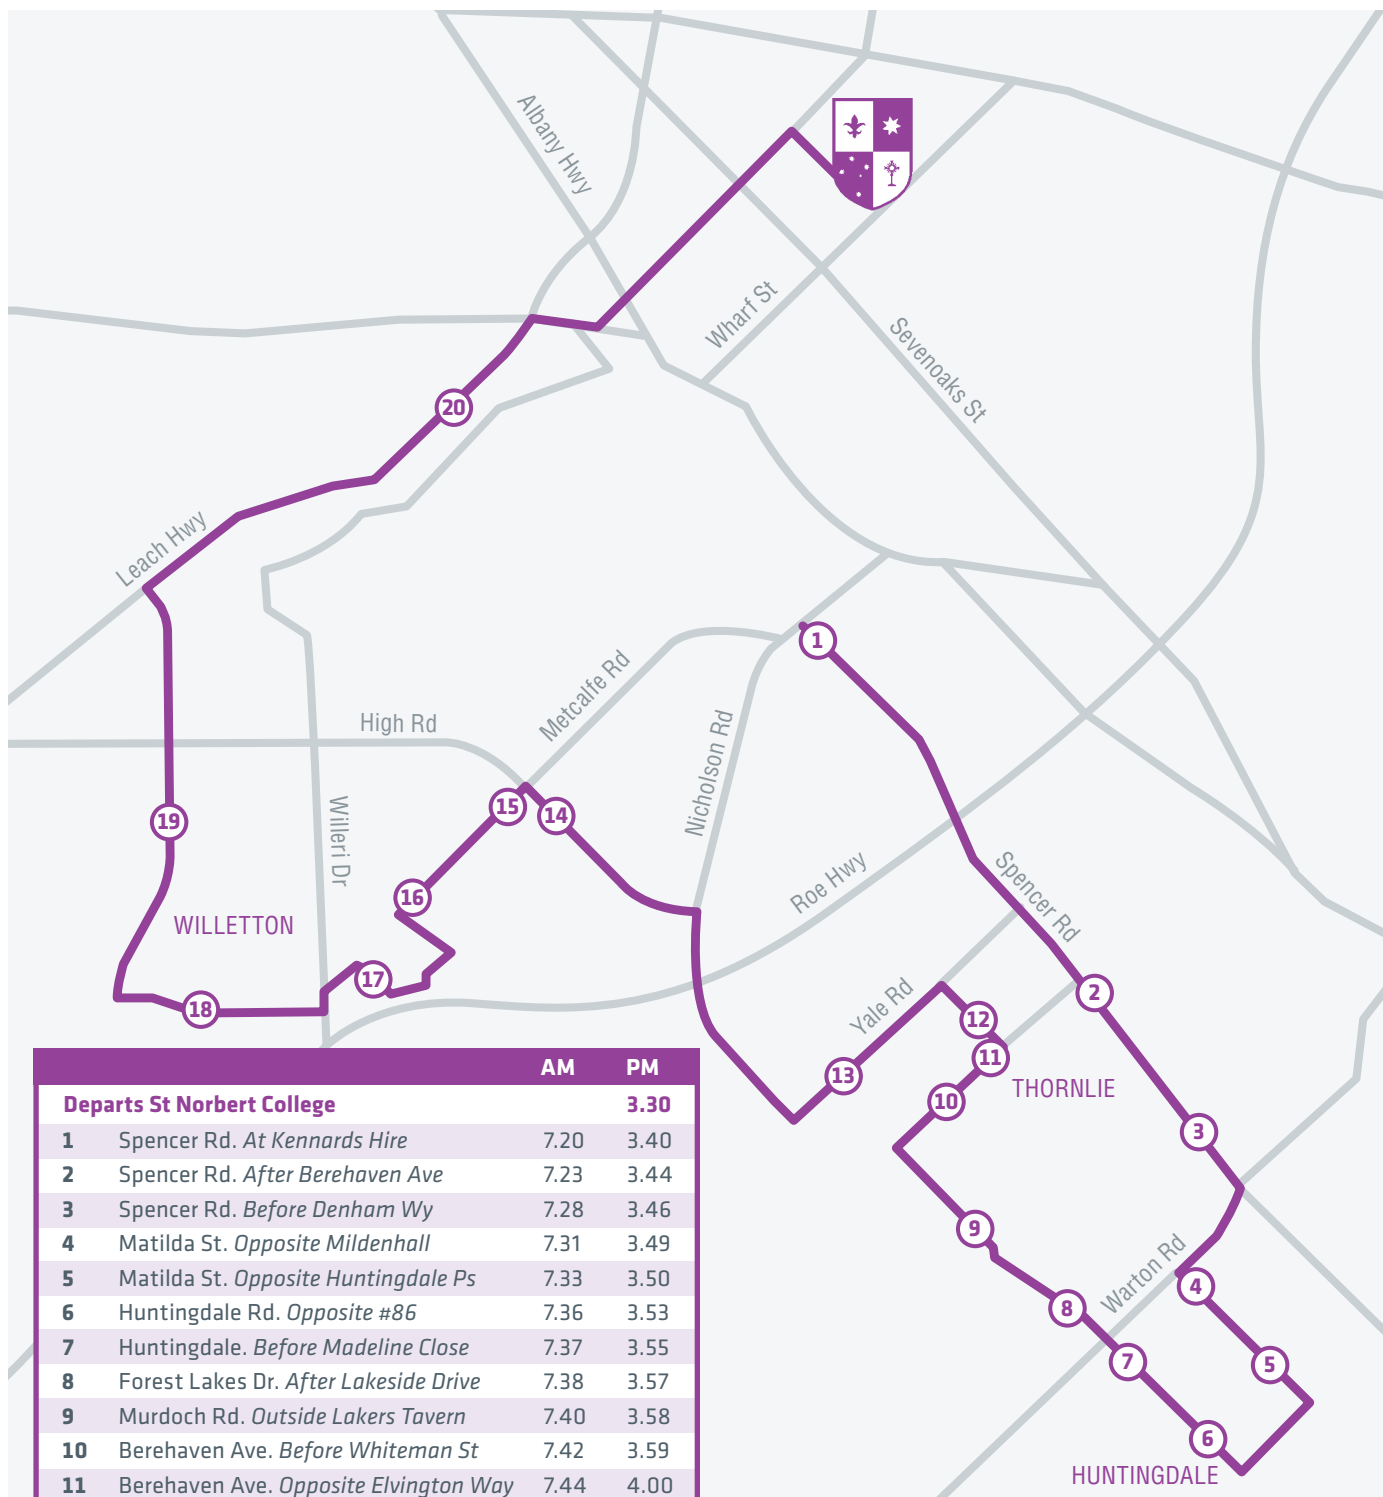

St Norbert
College

PARKWOOD BUS SERVICE

	AM	PM
Departs St Norbert College		3.30
1 Spencer Rd. At Kennards Hire	7.20	3.40
2 Spencer Rd. After Berehaven Ave	7.23	3.44
3 Spencer Rd. Before Denham Wy	7.28	3.46
4 Matilda St. Opposite Mildenhall	7.31	3.49
5 Matilda St. Opposite Huntingdale Ps	7.33	3.50
6 Huntingdale Rd. Opposite #86	7.36	3.53
7 Huntingdale. Before Madeline Close	7.37	3.55
8 Forest Lakes Dr. After Lakeside Drive	7.38	3.57
9 Murdoch Rd. Outside Lakers Tavern	7.40	3.58
10 Berehaven Ave. Before Whiteman St	7.42	3.59
11 Berehaven Ave. Opposite Elvington Way	7.44	4.00
12 Storey Rd.	7.47	4.03
13 Yale Rd. After Joonleen Way	7.51	4.06
14 High Rd. Outside #485	7.53	4.07
15 Metcalfe Rd. Outside # 465	7.54	4.08
16 Metcalfe Rd. Outside # 377	7.56	4.10
17 Vellgrove Ave. Before Plevna Ct	7.59	4.11
18 Collins Rd. Before Bicheno Way	8.01	4.13
19 Vahland Ave. Outside Orana CPS	8.04	4.16
20 Leach Hwy. After Bungaree Rd	8.08	4.20
Arrives St Norbert College	8.20	

COST

A book of tickets costs \$25 and contains 20 tickets (one ticket = one ride). Students travelling to and from school in one day will require two bus tickets. Tickets are available at Student Services.

BUS STOPS

The bus driver will only stop at the bus stops detailed on the route maps.

TIMES

The bus route times indicated are approximate times that the bus will be at a particular stop on the route.