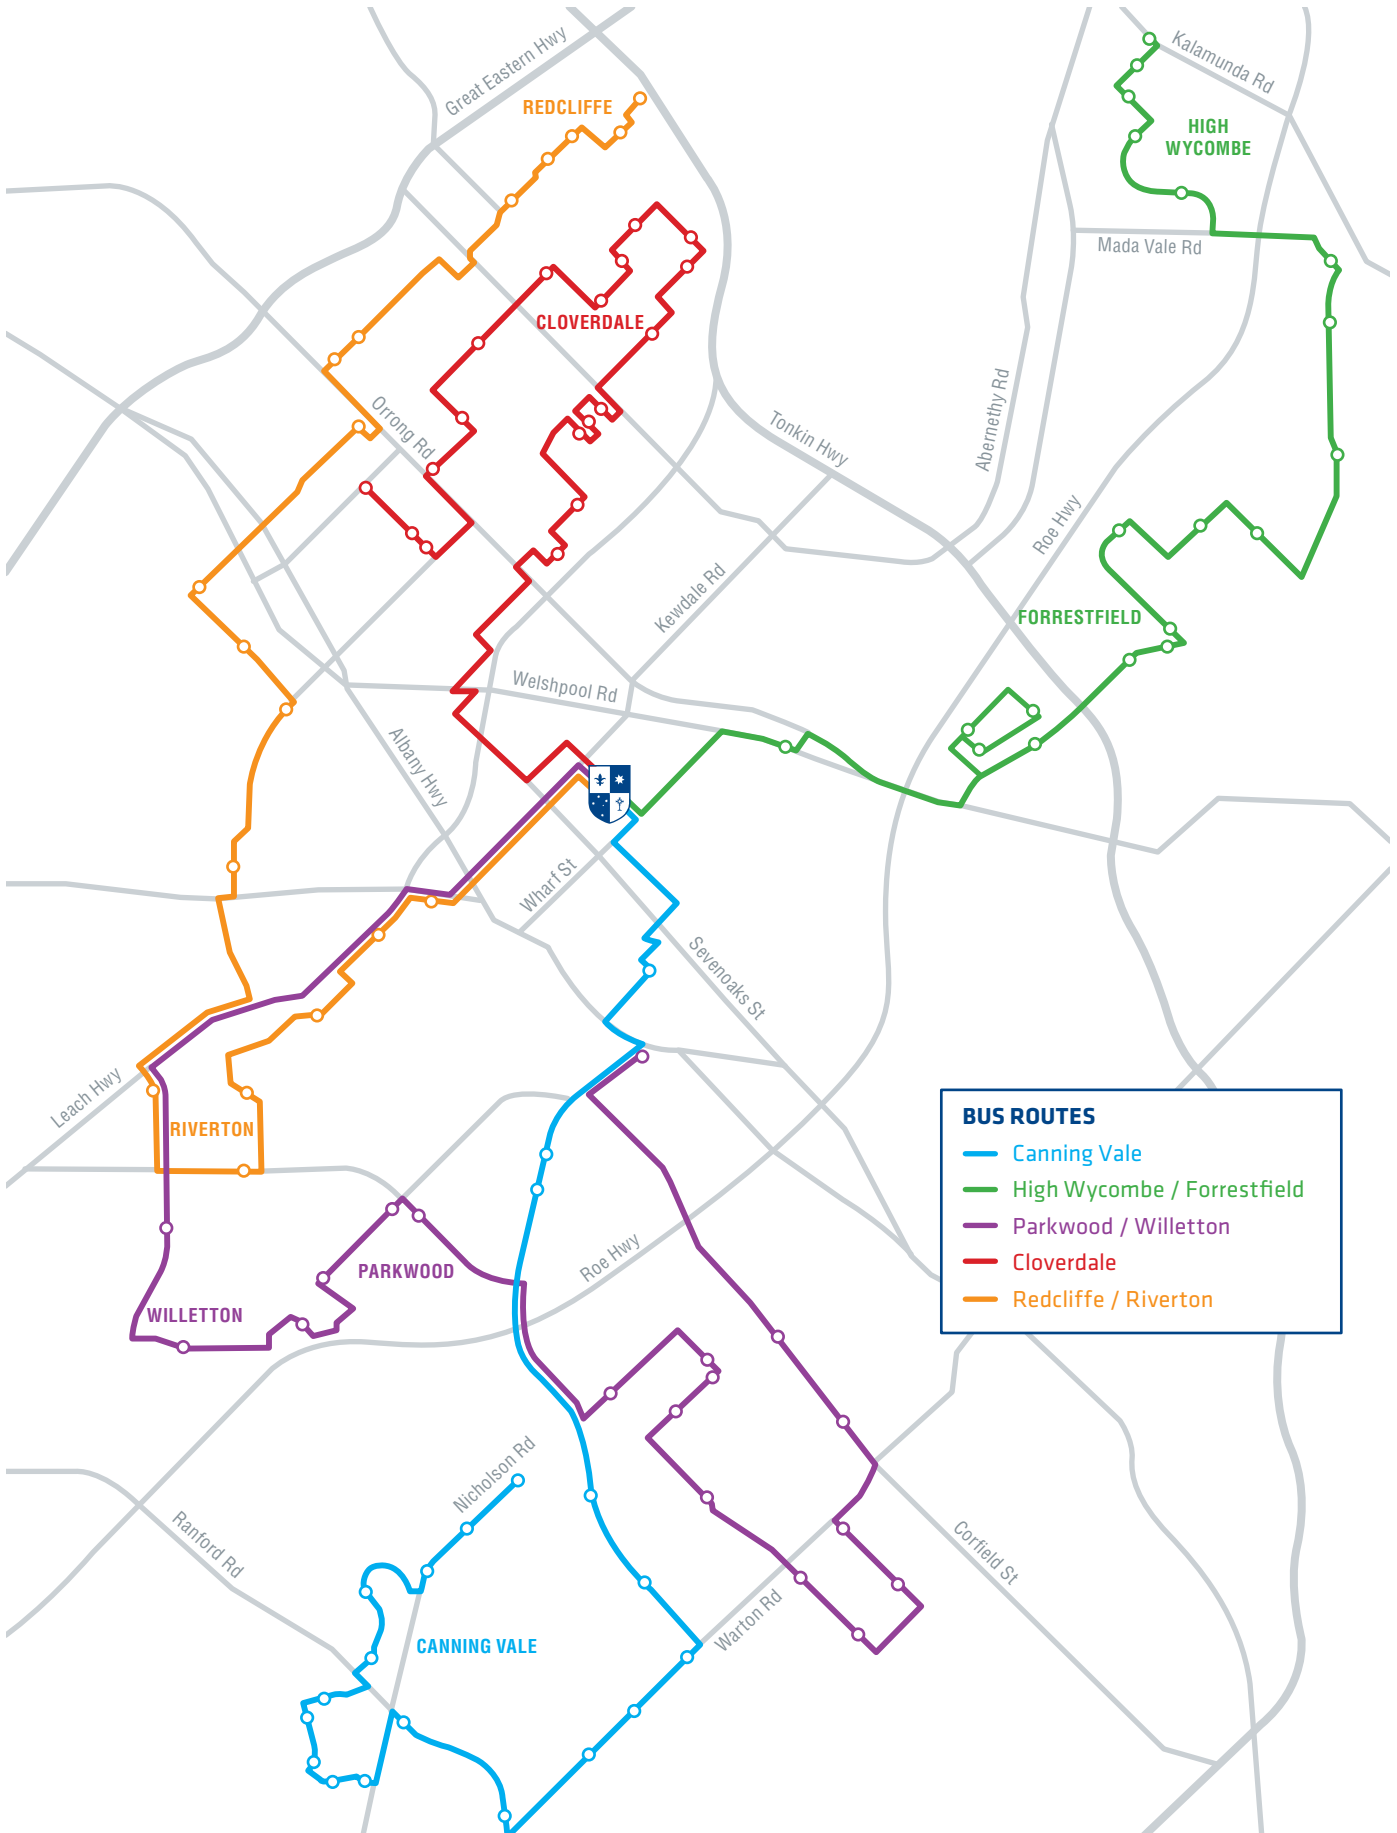

St Norbert
College

ST NORBERT COLLEGE BUS SERVICES

BUS ROUTES

- Canning Vale
- High Wycombe / Forrestfield
- Parkwood / Willetton
- Cloverdale
- Redcliffe / Riverton