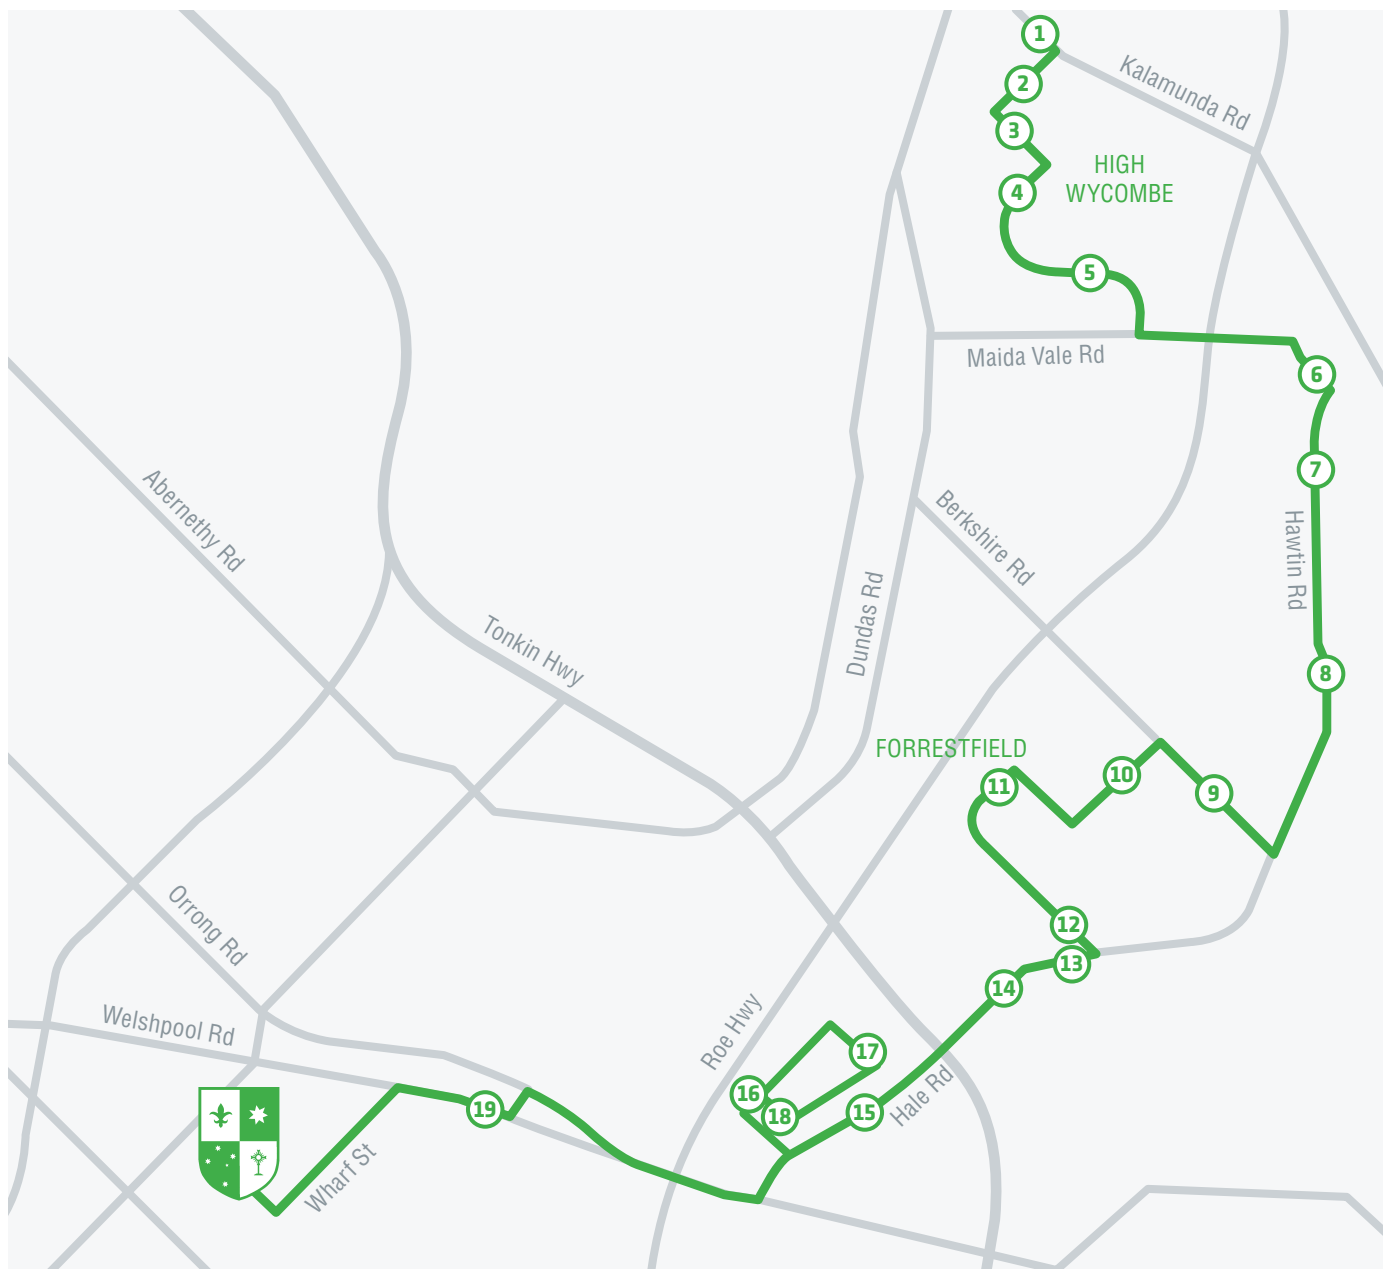

St Norbert
College

HIGH WYCOMBE / FORRESTFIELD BUS SERVICE

	AM	PM		AM	PM
Departs St Norbert College		3.30	10	31 Bougainvillea Ave	7:57 4.08
1	Kalamaunda Rd. After Stirling Cres	7:42 -	11	Dawson Av. After Burtonia Wy	7:59 4.06
2	Wittenoom Rd. After Hamilton Rd	7:44 4.20	12	67 Dawson Ave	8:00 4.04
3	Macao Rd. Outside No. 26	7:45 4.18	13	Hale Rd. After Dawson Ave	8:01 4.02
4	Newburn Rd. After Hawk Ct	7:46 4.17	14	Hale Rd. After Cypress Rd	8:03 4.00
5	Newburn Rd. After Norling Rd	7:48 4.16	15	Hale Rd. After Arthur Rd	8:06 3.50
6	Maida Vale Rd. Before Hawtin Rd	7:51 4.14	16	St John Rd. Before Hawthorn St	8:08 3.45
7	Hawtin Rd. After Irwin Pl	7:52 4.13	17	Kelang Rd Outside Park	8:10 3.47
8	Hawtin Rd. Before Leshenaultia Way	7:53 4.12	18	The Promenade. Before Burnett St	8:13 3.48
9	74 Berkshire Rd	7:56 4.11	19	Welshpool Rd. After Gibbs St	8:21 3.34
			Arrives St Norbert College		8.25

COST

A book of tickets costs \$25 and contains 20 tickets (one ticket = one ride). Students travelling to and from school in one day will require two bus tickets. Tickets are available at Student Services.

BUS STOPS

The bus driver will only stop at the bus stops detailed on the route maps.

TIMES

The bus route times indicated are approximate times that the bus will be at a particular stop on the route.