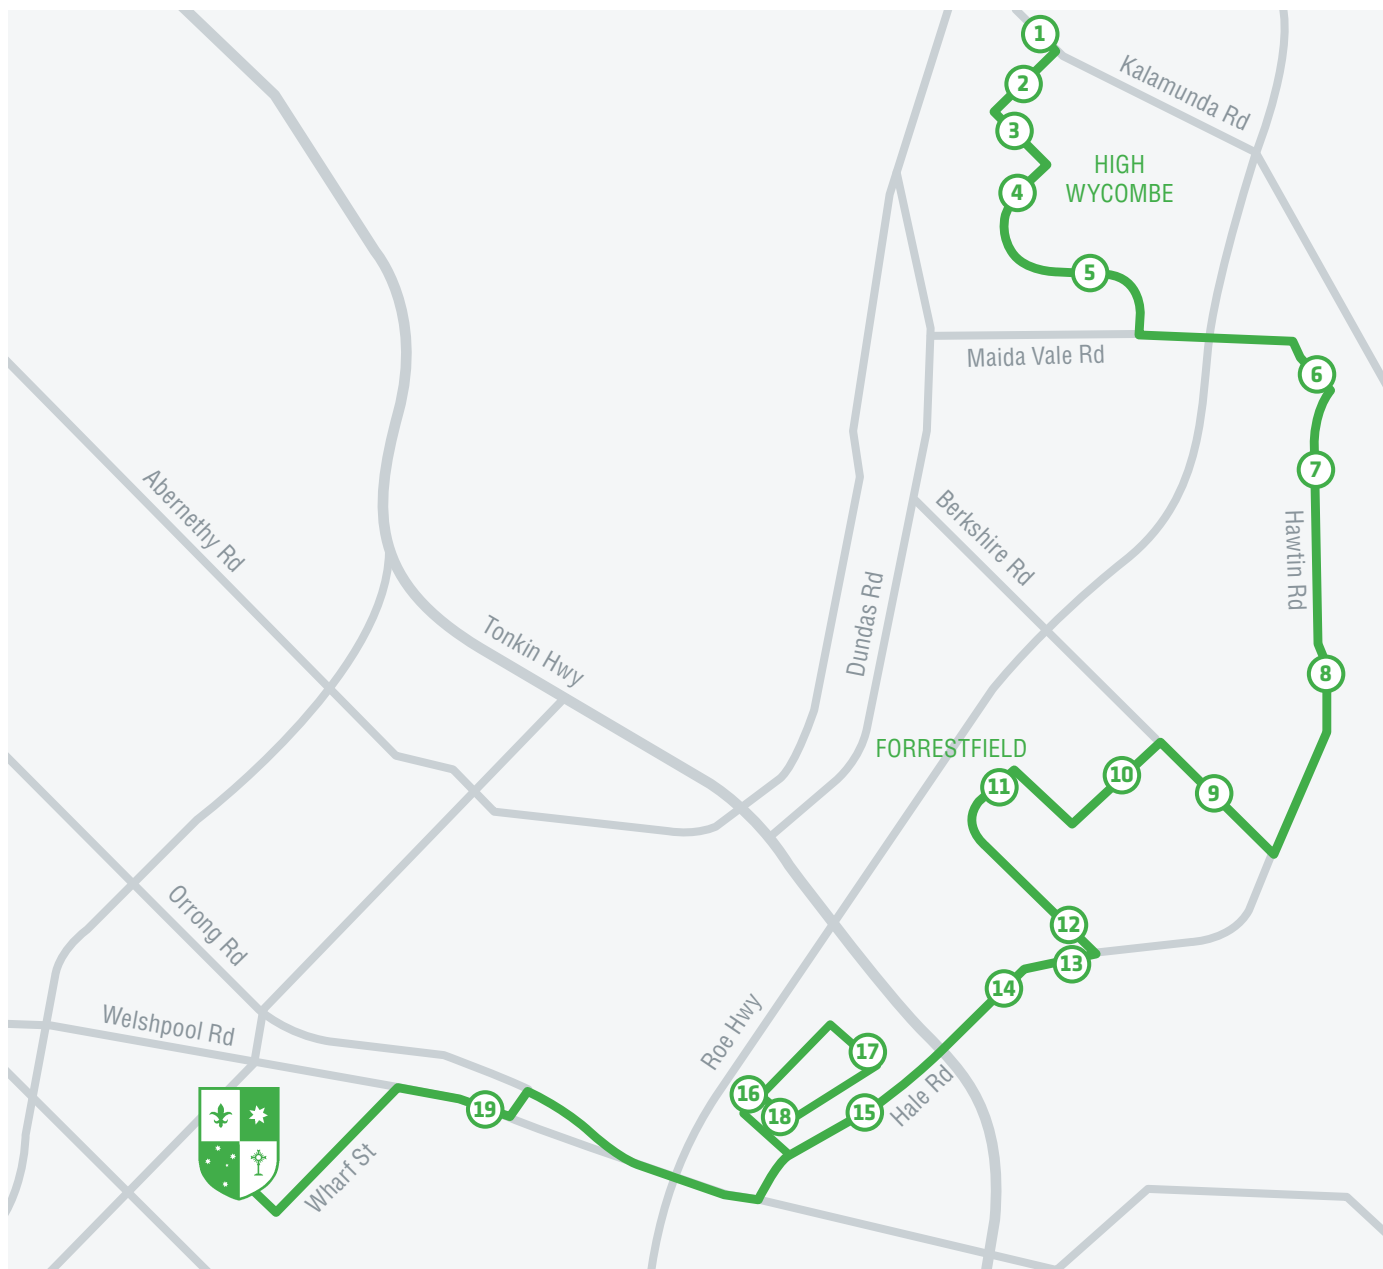

# HIGH WYCOMBE / FORRESTFIELD BUS SERVICE

	AM	PM		AM	PM
<b>Departs St Norbert College</b>		<b>3.30</b>	<b>10</b>	31 Bougainvillea Ave	7:57 4.08
<b>1</b>	Kalamaunda Rd. After Stirling Cres	7:42 -	<b>11</b>	Dawson Av. After Burtonia Wy	7:59 4.06
<b>2</b>	Wittenoorn Rd. After Hamilton Rd	7:44 4.20	<b>12</b>	67 Dawson Ave	8:00 4.04
<b>3</b>	Macao Rd. Outside No. 26	7:45 4.18	<b>13</b>	Hale Rd. After Dawson Ave	8:01 4.02
<b>4</b>	Newburn Rd. After Hawk Ct	7:46 4.17	<b>14</b>	Hale Rd. After Cypress Rd	8:03 4.00
<b>5</b>	Newburn Rd. After Norling Rd	7:48 4.16	<b>15</b>	Hale Rd. After Arthur Rd	8:06 3.50
<b>6</b>	Maida Vale Rd. Before Hawtin Rd	7:51 4.14	<b>16</b>	St John Rd. Before Hawthorn St	8:08 3.45
<b>7</b>	Hawtin Rd. After Irwin Pl	7:52 4.13	<b>17</b>	Kelang Rd Outside Park	8:10 3.47
<b>8</b>	Hawtin Rd. Before Leshenaultia Way	7:53 4.12	<b>18</b>	The Promenade. Before Burnett St	8:13 3.48
<b>9</b>	74 Berkshire Rd	7:56 4.11	<b>19</b>	Welshpool Rd	8.18 3.35
			<b>Arrives St Norbert College</b>		<b>8.25</b>

### COST

A book of tickets costs \$25 and contains 20 tickets (one ticket = one ride). Students travelling to and from school in one day will require two bus tickets. Tickets are available at Student Services.

### BUS STOPS

The bus driver will only stop at the bus stops detailed on the route maps.

### TIMES

The bus route times indicated are approximate times that the bus will be at a particular stop on the route.