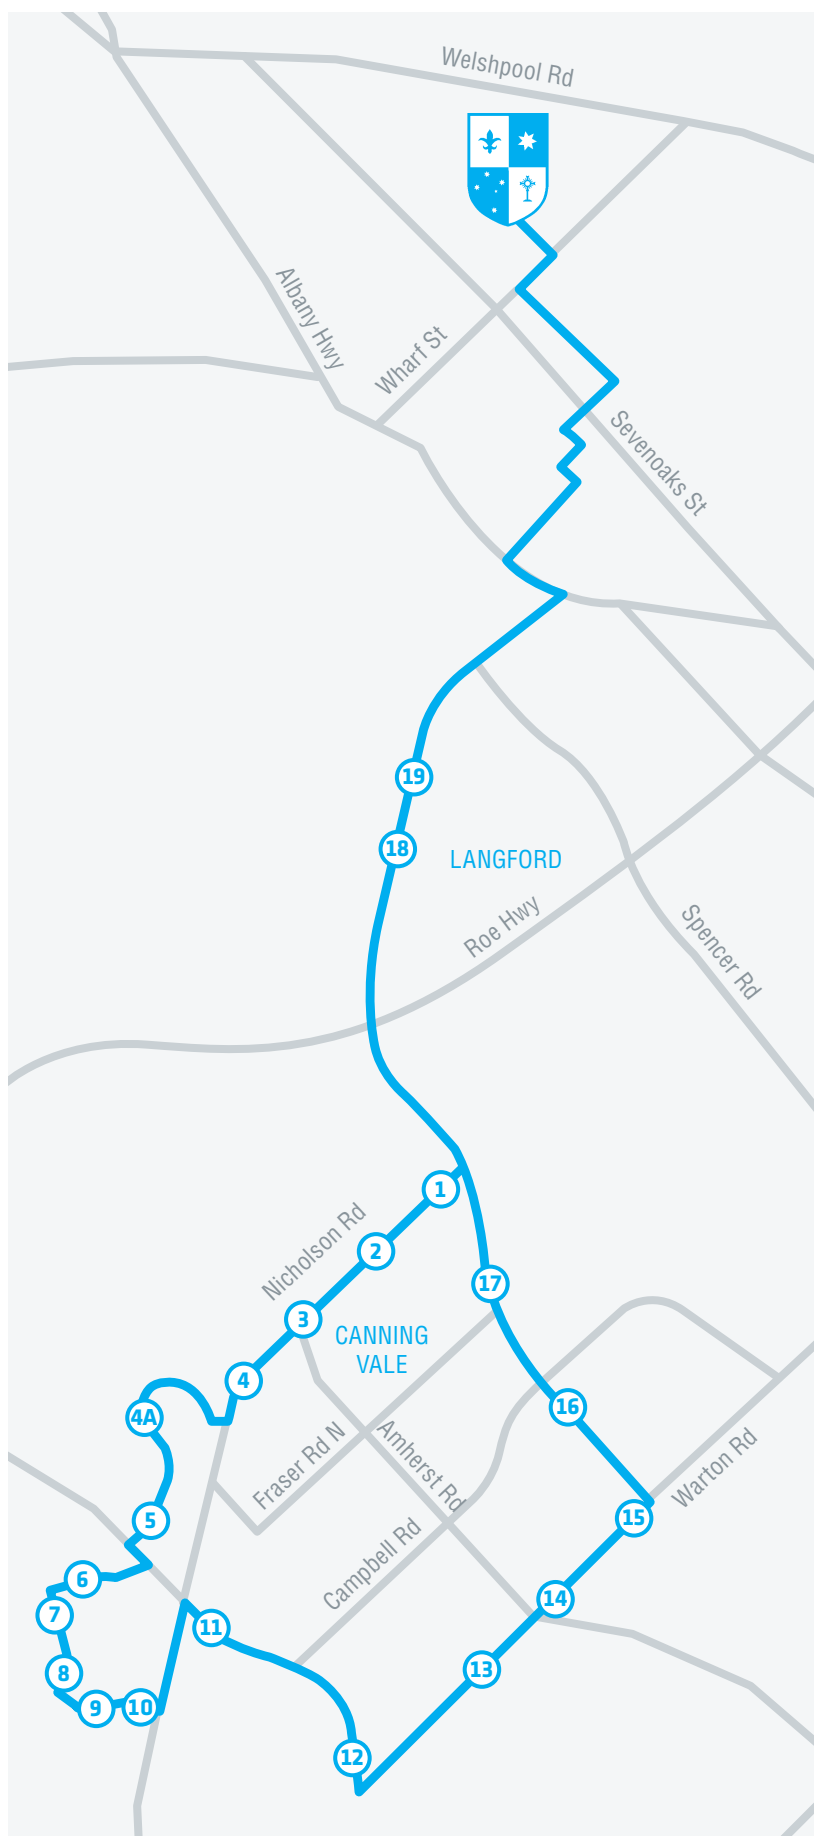

St Norbert
College

CANNING VALE BUS SERVICE

	AM	PM
Departs St Norbert College		3.30
1 Nicholson Rd <i>Opp Willow Pond</i>	7.36	3.51
2 Nicholson Rd <i>Before Gateway Blvd</i>	7.38	3.52
3 Nicholson Rd <i>Before Amherst Rd</i>	7.39	3.53
4 Nicholson Rd <i>After Birnam Rd</i>	7.40	3.56
4A Eucalyptus Ave <i>After Waratah Blvd</i>	7.45	3.58
5 Banksia Espl <i>After Roundabout</i>	7.47	4.04
6 Goodwood Way <i>Opp St Ivens Ct</i>	7.50	4.05
7 Eastwood Pde	7.51	4.07
8 Eastwood Pde <i>Before Orkey Way</i>	7.53	4.08
9 Southacre Dr	7.54	4.10
10 Tobermory Pass	7.56	4.15
11 Ranford Rd <i>Before Grand Blvd</i>	8.00	4.18
12 Ranford Rd <i>After Sanctuary Ave</i>	8.01	4.25
13 Warton Rd <i>After Sandringham St</i>	8.04	4.27
14 Warton Rd <i>After Amherst Rd</i>	8.06	4.28
15 Warton Rd <i>Before Garden Opp No.270</i>	8.07	4.30
16 Garden St <i>Before Burbank St</i>	8.09	4.31
17 Garden St <i>After Rose Court</i>	8.10	4.36
18 Nicholson Rd <i>After Petry St</i>	8.17	3.50
19 Nicholson Rd <i>Before Brookman Ave</i>	8.19	3.48
Arrives St Norbert College	8.38	

COST

A book of tickets costs \$25 and contains 20 tickets (one ticket = one ride). Students travelling to and from school in one day will require two bus tickets. Tickets are available at Student Services.

BUS STOPS

The bus driver will only stop at the bus stops detailed on the route maps.

TIMES

The bus route times indicated are approximate times that the bus will be at a particular stop on the route.