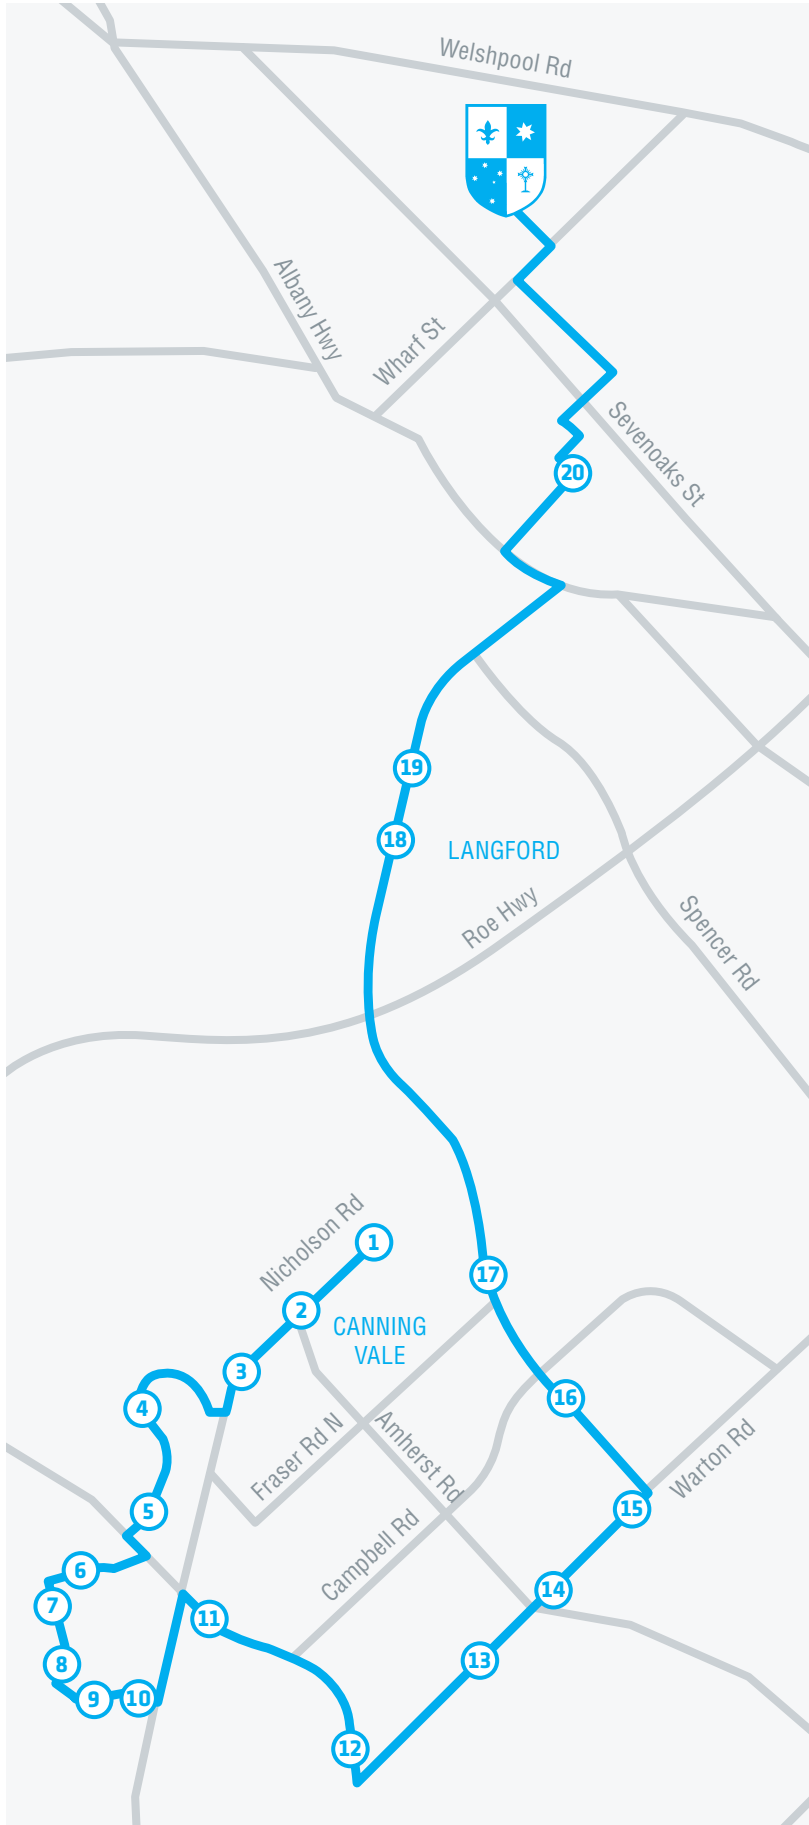

St Norbert
College

CANNING VALE BUS SERVICE

		AM	PM
Departs St Norbert College			3.30
1	Nicholson Rd <i>Before Gateway Blvd</i>	7.38	3.52
2	Nicholson Rd <i>Before Amherst Rd</i>	7.39	3.53
3	Nicholson Rd <i>After Birnam Rd</i>	7.40	3.56
4	Eucalyptus Ave <i>After Waratah Blvd</i>	7.45	3.58
5	Banksia Espl <i>After Roundabout</i>	7.47	4.04
6	Goodwood Way <i>Opp St Ivens Ct</i>	7.50	4.05
7	Eastwood Pde	7.51	4.07
8	Eastwood Pde <i>Before Orkey Way</i>	7.53	4.08
9	Southacre Dr <i>After St Andrews Cres</i>	7.54	4.10
10	Tobermory Pass	7.56	4.15
11	Ranford Rd <i>Before Grand Blvd</i>	8.00	4.18
12	Ranford Rd <i>After Sanctuary Ave</i>	8.01	4.25
13	Warton Rd <i>After Sandringham St</i>	8.04	4.27
14	Warton Rd <i>After Amherst Rd</i>	8.06	4.28
15	Warton Rd <i>Before Garden Opp No.270</i>	8.07	4.30
16	Garden St <i>Before Burbank St</i>	8.09	4.31
17	Garden St <i>After Rosea Crt</i>	8.10	4.36
18	Nicholson Rd <i>After Petry St</i>	8.17	3.50
19	Nicholson Rd <i>Before Brookman Ave</i>	8.19	3.48
20	Morgan St <i>Corner of Station St</i>	8.28	3.40
Arrives St Norbert College			8.38
COST			
A book of tickets costs \$25 and contains 20 tickets (one ticket = one ride). Students travelling to and from school in one day will require two bus tickets. Tickets are available at Student Services.			
BUS STOPS			
The bus driver will only stop at the bus stops detailed on the route maps.			
TIMES			
The bus route times indicated are approximate times that the bus will be at a particular stop on the route.			