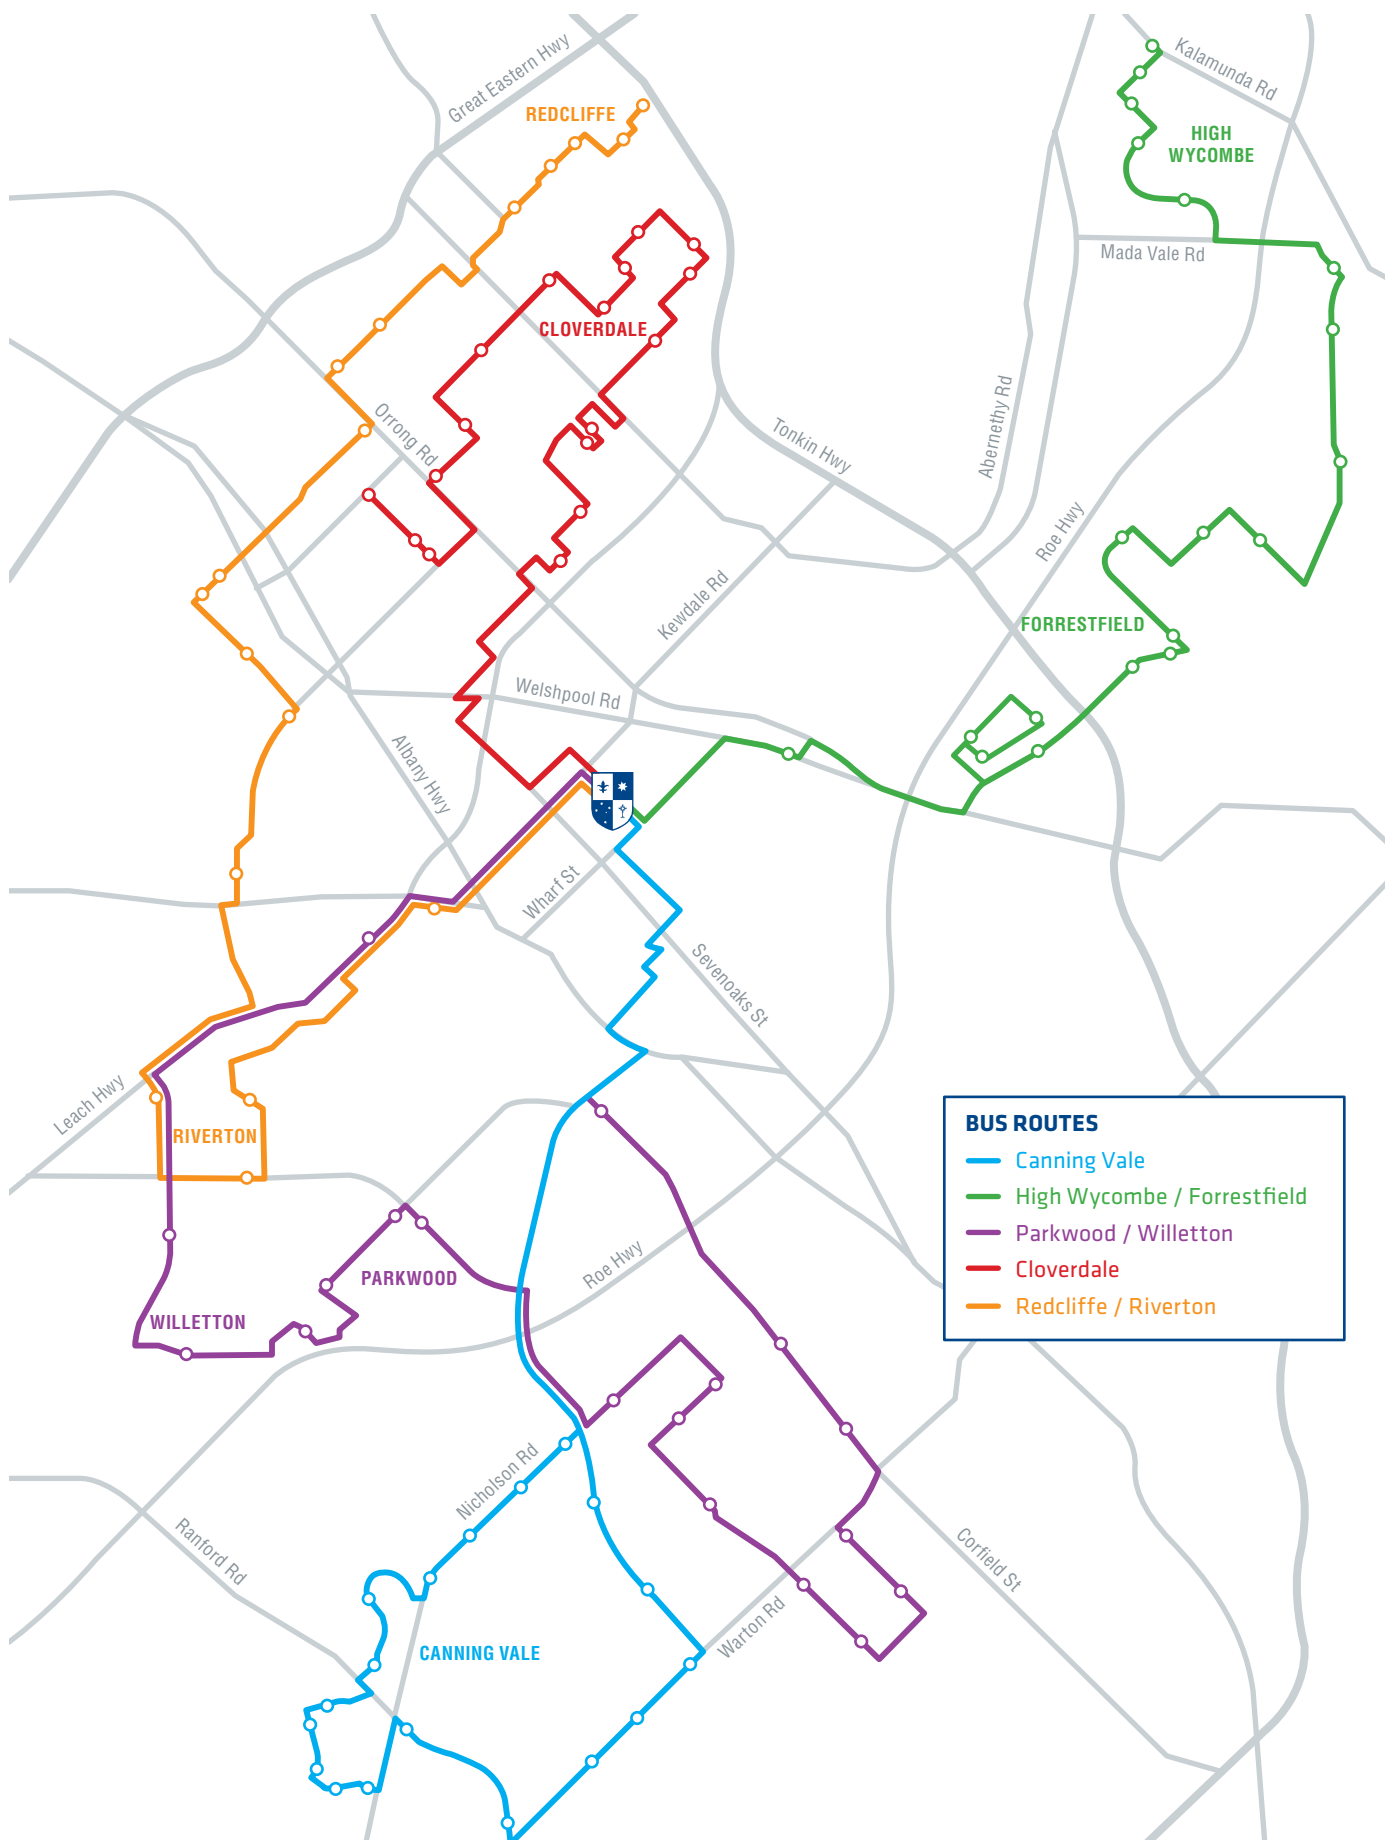

St Norbert
College

ST NORBERT COLLEGE BUS SERVICES

BUS ROUTES

- Canning Vale
- High Wycombe / Forrestfield
- Parkwood / Willetton
- Cloverdale
- Redcliffe / Riverton